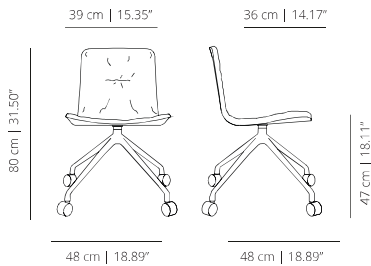

KLPIRUTS
soft upholstery