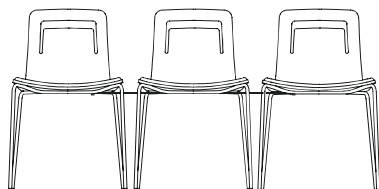

Polyethylene protective cover to use when stacking upholstered chairs. Stackable up to 4 units. Don't stack for long time as upholstered can be marked and damage.

KLUN linking device for chairs

Linking device for chairs with four legs base. Finish black.