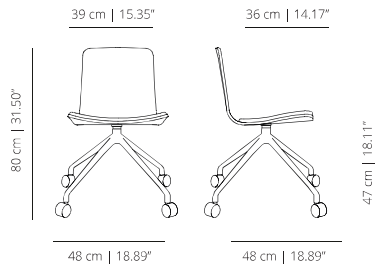

PYRAMID CASTERS SWIVEL BASE WITH HANDLE

KLPIRUOCR | KLPIRU_CR

stained with cushion | lacquered with cushion

PYRAMID CASTERS SWIVEL BASE WITHOUT HANDLE

KLPIRUOC | KLPIRU_C

stained with cushion | lacquered with cushion