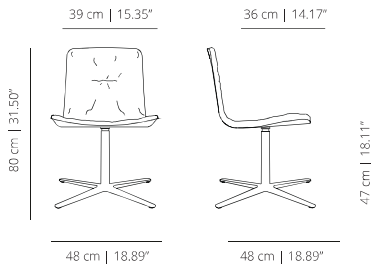

KLPLAROR | KLPLATXR
stained | lacquered

FLAT SWIVEL BASE WITHOUT HANDLE

KLPLARO | KLPLATX
stained | lacquered

FLAT SWIVEL BASE

KLPLAT
smooth upholstery

FLAT SWIVEL BASE

KLPLATS
soft upholstery

KLPLAB
lines upholstery

FLAT SWIVEL BASE WITH HANDLE

KLPLAROCR | KLPLA_CR
stained with cushion | lacquered with cushion

FLAT SWIVEL BASE WITHOUT HANDLE

KLPLAROC | KLPLA_C
stained with cushion | lacquered with cushion

PYRAMID SWIVEL BASE WITH HANDLE