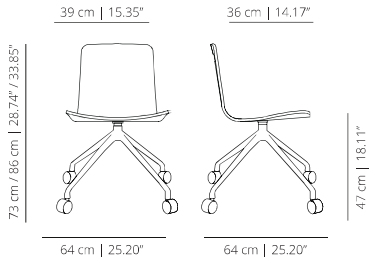

PYRAMID CASTERS SWIVEL BASE WITHOUT HANDLE

KLPIRURO | KLPIRUTX
stained | lacquered