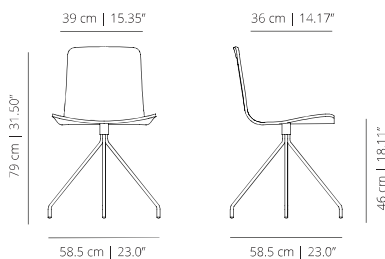

FOUR LEGS BASE WITHOUT HANDLE

KL4PROC | KL4P_C
stained with cushion | lacquered with cushion

SWIVEL BASE WITH HANDLE

KLGROR | KLGTXR
stained | lacquered

SWIVEL BASE WITHOUT HANDLE

KLGR0 | KLGTX
stained | stained | lacquered