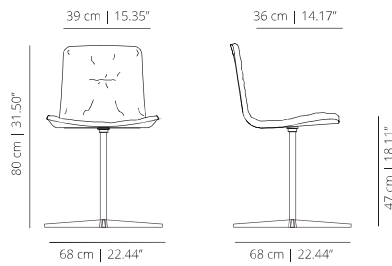

FOUR STARS SWIVEL BASE WITH HANDLE

KL4PUR0R | KL4PUTXR
stained | lacquered

FOUR STARS SWIVEL BASE WITHOUT HANDLE

KL4PURO | KL4PUTX
stained | lacquered

FOUR STARS SWIVEL BASE

KL4PUT
smooth upholstery

KL4PUTS
soft upholstery