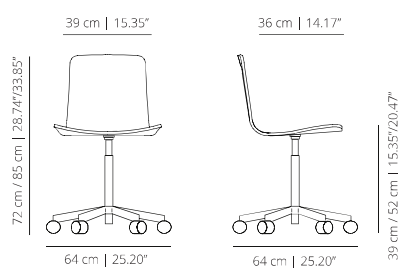

FIVE CASTERS BASE WITHOUT HANDLE

KLBRRO | KLBRTX
stained | lacquered