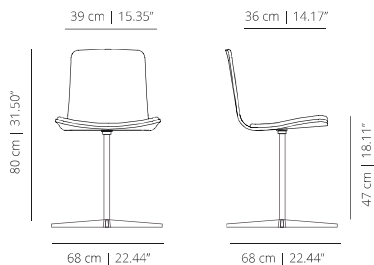

KL4PUB
lines upholstery

FOUR STARS SWIVEL BASE WITH HANDLE

KL4PUROCR | KL4PU_CR
stained with cushion | lacquered with cushion

FOUR STARS SWIVEL BASE WITHOUT HANDLE

KL4PUROC | KL4PU_C
stained with cushion | lacquered with cushion