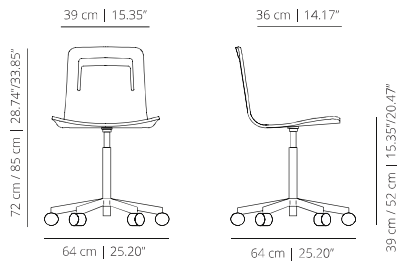

FIVE CASTERS BASE WITH HANDLE

KLBROR | KLBRTR
stained | lacquered