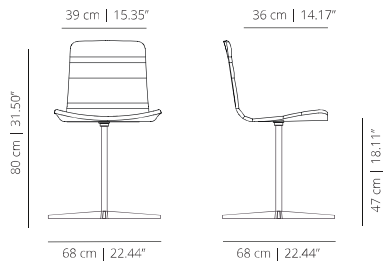

KL4PUB
lines upholstery