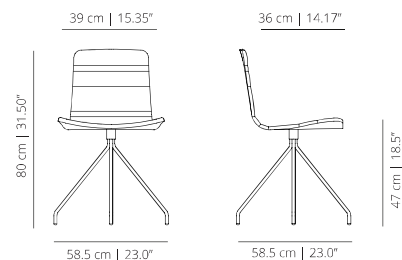

SWIVEL BASE

KLGT
smooth upholstery

KLGT5
soft upholstery

KLGB
lines upholstery

KLGR0CR | KLG1CR
stained with cushion | lacquered with cushion

SWIVEL BASE WITHOUT HANDLE

KLGR0C | KLG_C
stained with cushion | lacquered with cushion