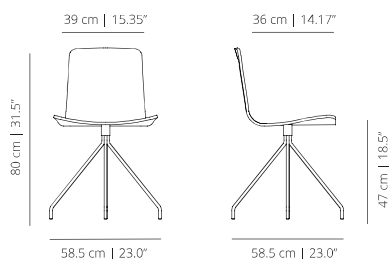

SWIVEL BASE

KLGT
smooth upholstery