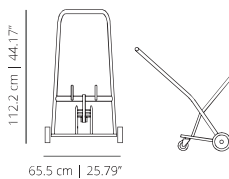

KLCT trolley

Available to transport chairs with four legs base. Trolley lacquered in black. The transport is possible for a maximum of 10 chairs simultaneously for models of plywood natural oak stained or lacquered and 4 chairs for upholstered models.