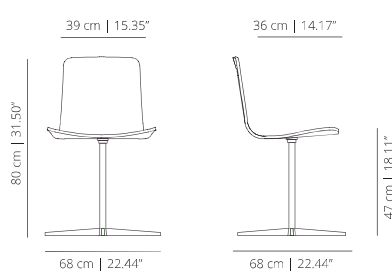

FOUR STARS SWIVEL BASE WITH HANDLE

KL4PUR0R | KL4PUTXR
stained | lacquered

FOUR STARS SWIVEL BASE WITHOUT HANDLE

KL4PURO | KL4PUTX
stained | lacquered

FOUR STARS SWIVEL BASE

KL4PUT
smooth upholstery

KL4PUTS
soft upholstery