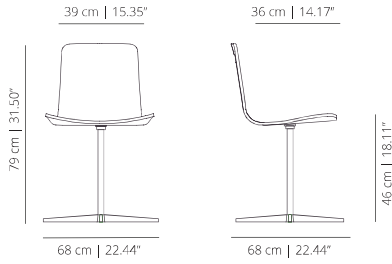

FOUR STARS SWIVEL BASE WITHOUT HANDLE

KL4PURO | KL4PUTX
stained | lacquered