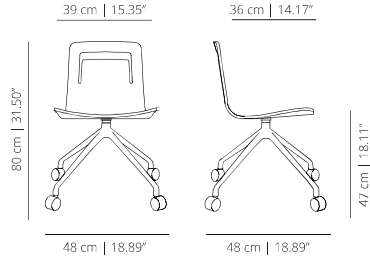

PYRAMID CASTERS SWIVEL BASE WITH HANDLE

KLPIRUROR | KLPIRUTXR
stained | lacquered