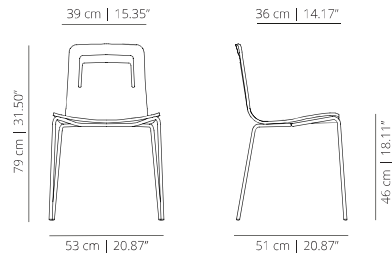

FOUR LEGS BASE WITH HANDLE

KL4PROR | KL4PTXR
stained | lacquered