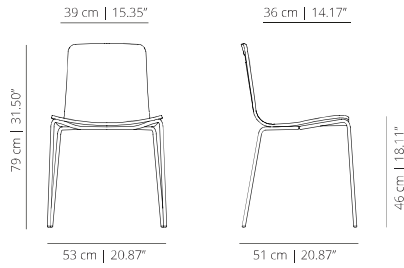

FOUR LEGS BASE WITHOUT HANDLE

KL4PRO | KL4PTX
stained | lacquered