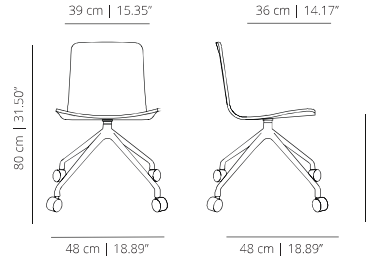

PYRAMID CASTERS SWIVEL BASE

KLPIRUT
smooth upholstery