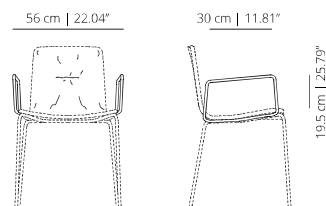

ACCESORIES

KLBR arms

Calibrated steel arms powder coated in thermoreinforced polyester in black, white, sand, altea blue or fluorescent orange. Available for all types of bases.