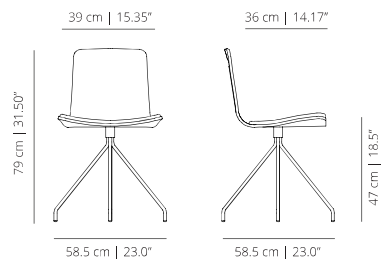

SWIVEL BASE

KLGT
smooth upholstery

KLGT5
soft upholstery

KLGB
lines upholstery

KLGR0CR | KLG1CR
stained with cushion | lacquered with cushion

SWIVEL BASE WITHOUT HANDLE

KLGR0C | KLG_C
stained with cushion | lacquered with cushion