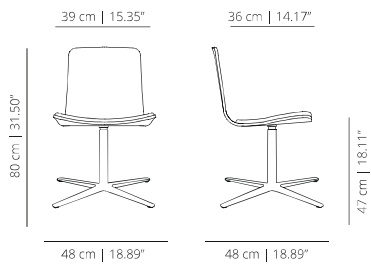

KLPLAROR | KLPLATXR
stained | lacquered

FLAT SWIVEL BASE WITHOUT HANDLE

KLPLARO | KLPLATX
stained | lacquered

FLAT SWIVEL BASE

KLPLAT
smooth upholstery

FLAT SWIVEL BASE

KLPLATS
soft upholstery

KLPLAB
lines upholstery

FLAT SWIVEL BASE WITH HANDLE

KLPLAROCR | KLPLA_CR
stained with cushion | lacquered with cushion

FLAT SWIVEL BASE WITHOUT HANDLE

KLPLAROC | KLPLA_C
stained with cushion | lacquered with cushion

PYRAMID SWIVEL BASE WITH HANDLE