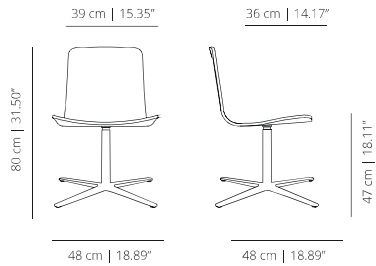

KLPLAROR | KLPLATXR
stained | lacquered

FLAT SWIVEL BASE WITHOUT HANDLE

KLPLARO | KLPLATX
stained | lacquered

FLAT SWIVEL BASE

KLPLAT
smooth upholstery

FLAT SWIVEL BASE

KLPLATS
soft upholstery

KLPLAB
lines upholstery

FLAT SWIVEL BASE WITH HANDLE

KLPLAROCR | KLPLA_CR
stained with cushion | lacquered with cushion

FLAT SWIVEL BASE WITHOUT HANDLE

KLPLAROC | KLPLA_C
stained with cushion | lacquered with cushion

PYRAMID SWIVEL BASE WITH HANDLE