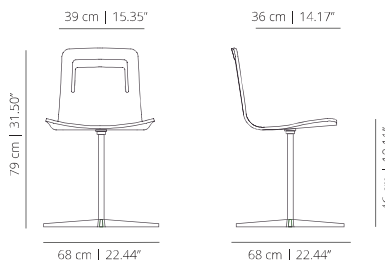

FOUR STARS SWIVEL BASE WITH HANDLE

KL4PUR0R | KL4PUTXR
stained | lacquered