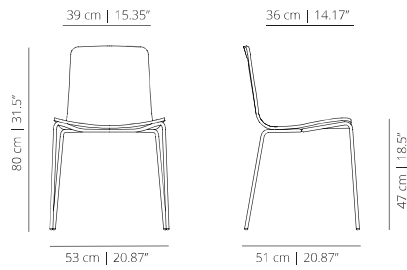

FOUR LEGS BASE

KL4PT
smooth upholstery