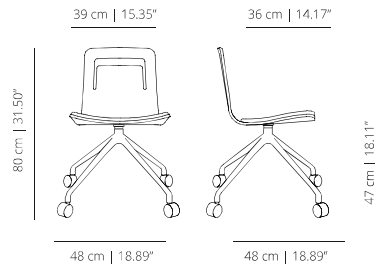

PYRAMID CASTERS SWIVEL BASE WITH HANDLE

KLPIRUOCR | KLPIRU_CR

stained with cushion | lacquered with cushion