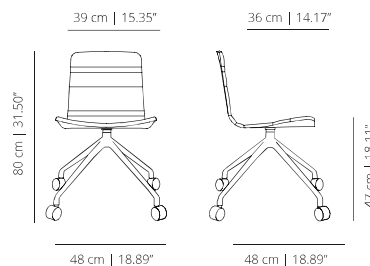

KLPIRUB
lines upholstery