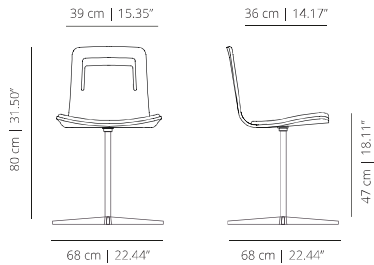

FOUR STARS SWIVEL BASE WITH HANDLE

KL4PUROCR | KL4PU_CR
stained with cushion | lacquered with cushion