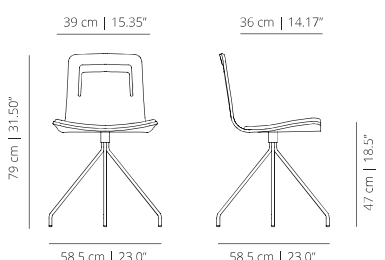

SWIVEL BASE

KLGT
smooth upholstery

KLGT5
soft upholstery

KLGB
lines upholstery

KLGR0CR | KLG1CR
stained with cushion | lacquered with cushion

SWIVEL BASE WITHOUT HANDLE

KLGR0C | KLG_C
stained with cushion | lacquered with cushion